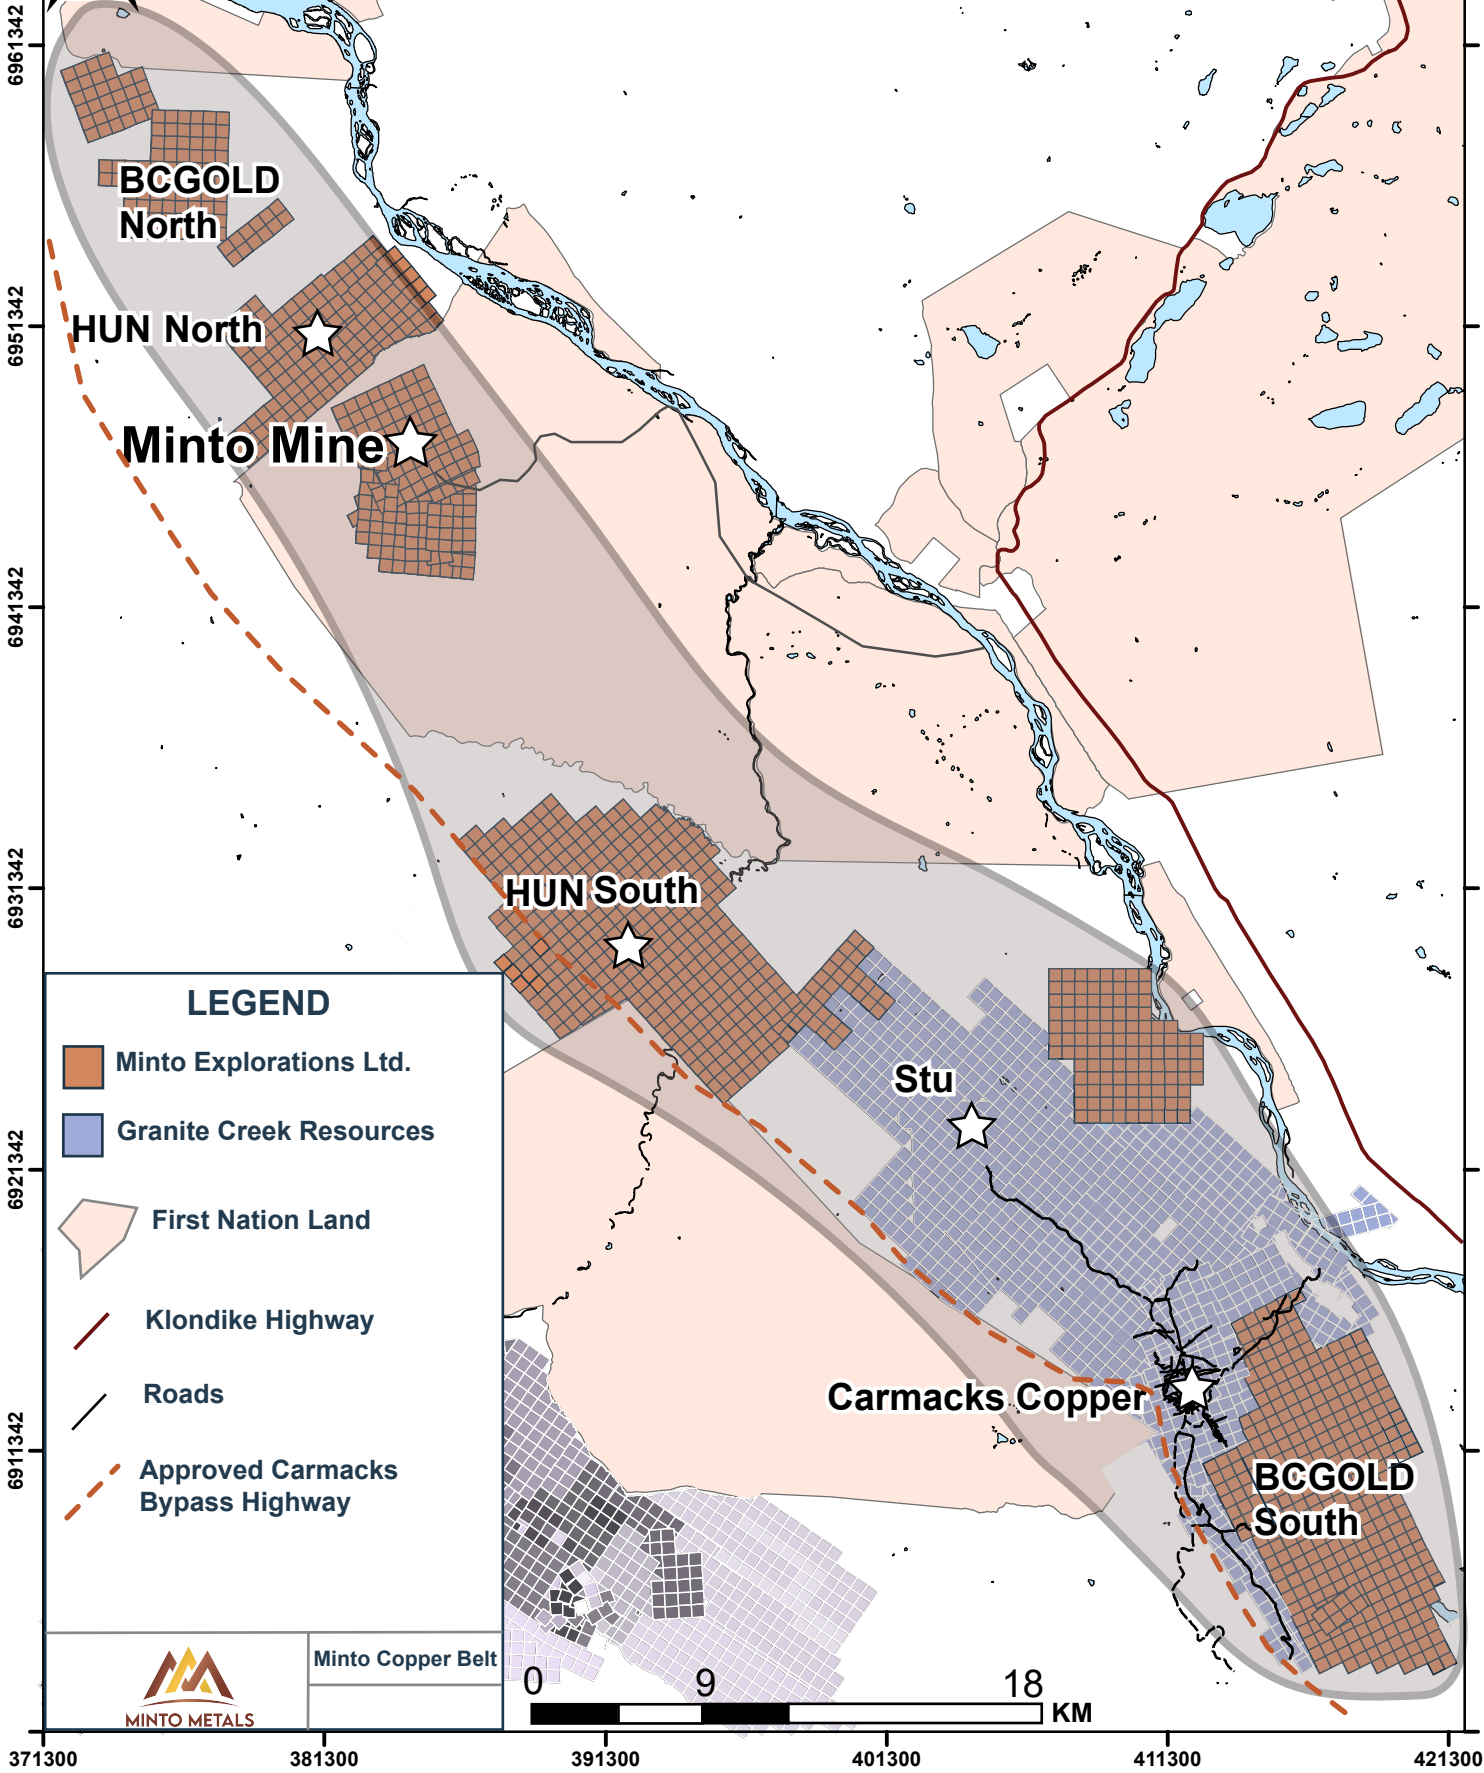

371300 381300 391300 401300 411300 421300

# MINTO COPPER BELT

## LEGEND

-  Minto Explorations Ltd.
-  Granite Creek Resources
-  First Nation Land
-  Klondike Highway
-  Roads
-  Approved Carmacks Bypass Highway

Minto Copper Belt

371300 381300 391300 401300 411300 421300 6911342 6921342 6931342 6941342 6951342 6961342